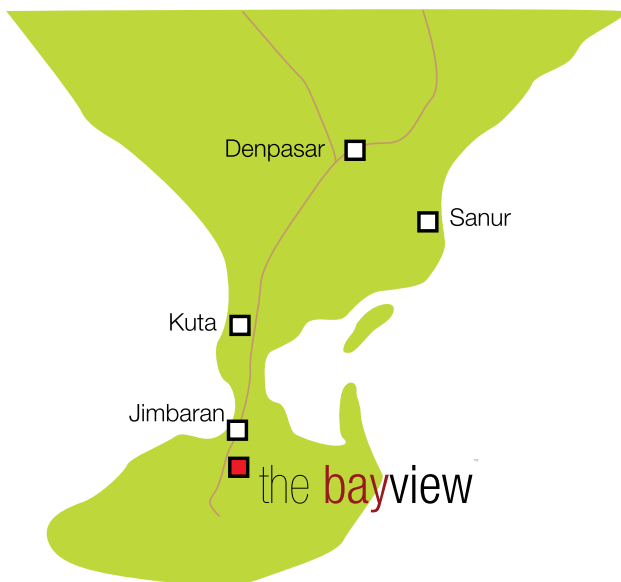

...and here

designed for you

when our internationally accredited architects designed the bayview™ they had one thing in mind - you. from end to end, this luxury villa offers truly incredible features, spacious well appointed modern living areas all centrally cooled with integrated climate control.

step out of your living room onto your pool deck, enjoy a drink with friends, have a meal or serve a cocktail from the pool. take a relaxing soak in your rooftop jacuzzi or enjoy a movie in your personal home theatre. when home is this much pleasure, you're not going to want to leave.

smart, intelligent villa automation

the bayview™ provides you with access to the worlds most advanced home automation options available today with integrated, programmable solutions by Crestron® for everything including lighting, climate, audio, video, security and communications.

Total Home Technology™ from Crestron® streamlines and simplifies all the technology in your home offering the ultimate lifestyle of comfort and convenience. Crestron's award-winning Total Home Technology™ solution eliminates the need to walk from room to room to adjust drapes, lights, temperature, and audio/video components. whether from an easy-to-use color touch panel, remote or a customized keypad, total control is always at your fingertips.